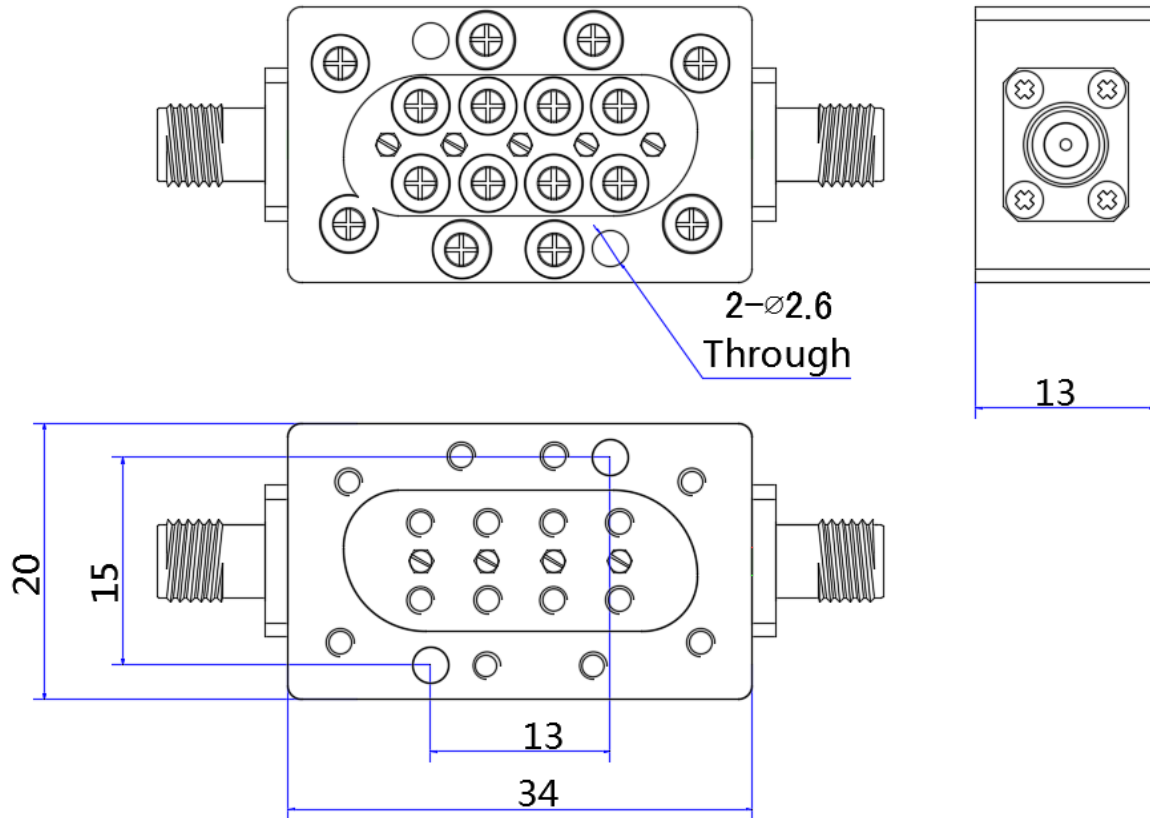

Product: Band stop filter

Part Number: LSTF-35000/36000-1

Specification					
No.	Parameter	Minimum	Typical	Maximum	Units
1	Stop band	35	-	36	GHz
2	Insertion Loss	-	-	3	dB
3	Pass band	DC-32925Mhz&DC-32925Mhz			Mhz
4	Rejection	35			dB
5	VSWR	-		2.1	-
6	Power			5w	W cw
7	Operating Temperature Range	0	-	+60	°C
8	Impedance	-	50	-	Ω
9	Connecter	2.92-F			
10	Preferred finish	black			

**Remarks:**

.Power rating is for load vswr better than 1.20:1

Environmental Specifications	
Operational Temperature	0°C~+60°C
Storage Temperature	-50°C~+85°C
Vibration	25gRMS (15 degrees 2KHz) endurance, 1 hour per axis
Humidity	100% RH at 35°C, 95%RH at 40°C
Shock	20G for 11msec half sine wave, 3 axis both directions
Mechanical Specifications	
Housing	Aluminum
Connector	stainless steel
Female Contact:	gold plated beryllium bronze
Rohs	compliant
Weight	0.1kg

**Outline Drawing:**

All Dimensions in mm

成都利德尔科技有限公司 ChengDu Leader Microwave Technology Co.,Ltd

电话: 028-65199117 传真: 028-65199116

<http://www.leadermicrowave.com> sales@leader-mw.com

TEL: +86-28-65199117 FAX: +86-28-65199116

Add: 中国 成都市成华区华翰路 89 号 610000

No.89,Huahan Road, chenghua Zone Chengdu, Sichuan China Zip Code:610000

Outline Tolerances  $\pm 0.5(0.02)$

Mounting Holes Tolerances  $\pm 0.2(0.008)$

All Connectors: 2.92-Female