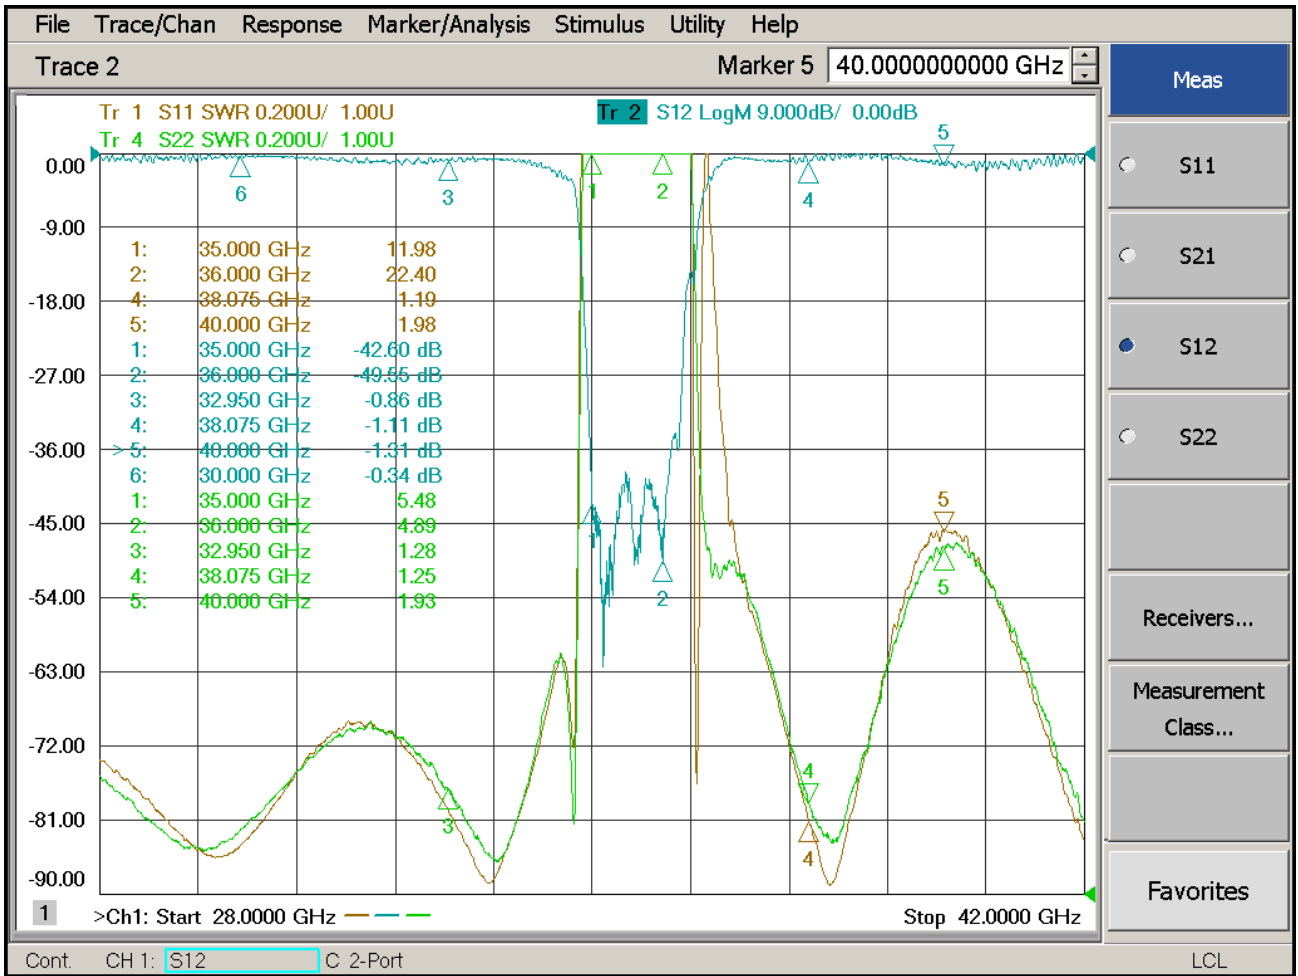

成都利德尔科技有限公司 ChengDu Leader Microwave Technology Co.,Ltd

电话: 028-65199117 传真: 028-65199116

<http://www.leadermicrowave.com> sales@leader-mw.com

TEL: +86-28-65199117 FAX: +86-28-65199116

Add: 中国 成都市成华区华翰路 89 号 610000

No.89,Huahan Road, chenghua Zone Chengdu, Sichuan China Zip Code:610000