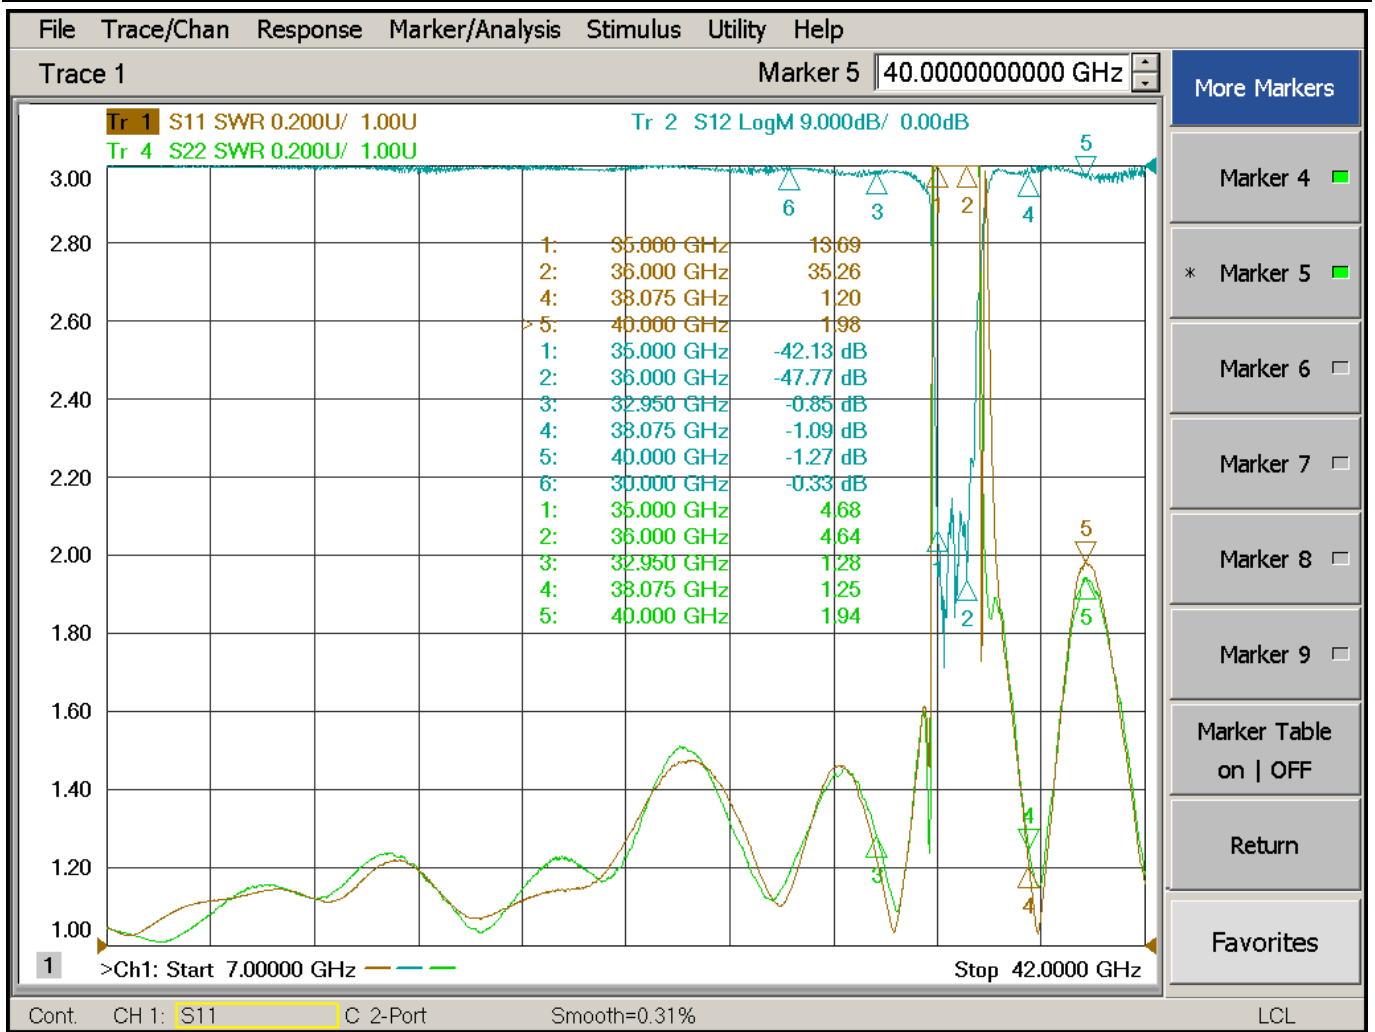

成都利德尔科技有限公司 ChengDu Leader Microwave Technology Co.,Ltd

电话: 028-65199117 传真: 028-65199116

<http://www.leadermicrowave.com> sales@leader-mw.com

TEL: +86-28-65199117 FAX: +86-28-65199116

Add: 中国 成都市成华区华翰路 89 号 610000

No.89,Huahan Road, chenghua Zone Chengdu, Sichuan China Zip Code:610000